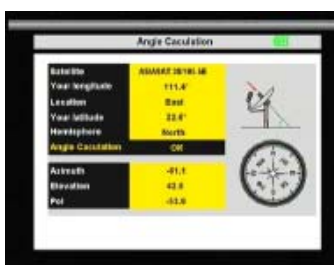

Medidor de sinal SATELITE

SATFINDER—SCAN—ANGLE

Imagem de canais FTA

ELECTROVISÃO

! 475,00€ tabela
: Profissional
425,00€

Agora com espectro!

* Atualização de software gratuita para unidades já vendidas

Preços de venda profissional sem IVA

MKT 0902 - Belas 2009.09.15

* [Veja mais informação na pagina seguinte](#)

Características técnicas

Specifications

System capabilities	Fully DVB compliant	Yes
LNB/Tuner input	Connector	F type, female
	Frequency range	950MHz-2150MHz
	Signal lever	-65dBm~-25dBm
	LNB supply	13/18V,max400mA
	LNB switch control	22KHz
	DISEqC	Ver 1.0
Demodulator	Front end	QPSK
	Symbol rate	2Mbps~45Mbps
	SCPC and MCPC Capable	Yes
	Spectral inversion	Auto conversion
System resource	Processor	32bit processor (200MHz)
	SDRAM	16Mbyte
	FLASH	2Mbyte
	EEPROM	8Kbyte
Video decoder	MPEG 2	Main Profile@Main Level
	Data Rate	up to 15M bits/s
	Resolution	720*576,720*480
	Video format	PAL/NTSC/SECAM
MPEG Audio	MPEG 1 layer 1&2	
	Type	Mono
	Sampling rates	32,44.1 and 48KHz
Serial data interface	Connector	USB type
Power supply	Li-oN Battery	1950 mA
	Supply voltage	12.6Volt
	charger	90-240Volt
Panel connectors	Digital tuner input	F type, female
Physical Specification	Size	9.5x15.5x4.5 (cm)
	Weight(Net)	0.5 Kg