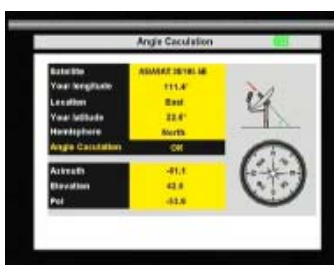

Medidor de sinal SATELITE

SATFINDER—SCAN—ANGLE

Imagem de canais FTA

ELECTROVISÃO

! 475,00€ tabela
: Profissional
425,00€

Agora com espectro!

* Atualização de software gratuita para unidades já vendidas

Preços de venda profissional sem IVA

MKT 0902 - Belas 2009.09.15

* [Veja mais informação na pagina seguinte](#)

Características técnicas

Specifications

System capabilities	Fully DVB compliant	Yes
LNB/Tuner input	Connector	F type, female
	Frequency range	950MHz-2150MHz
	Signal lever	-65dBm~-25dBm
	LNB supply	13/18V,max400mA
	LNB switch control	22KHz
	DISEqC	Ver 1.0
Demodulator	Front end	QPSK
	Symbol rate	2Mbps~45Mbps
	SCPC and MCPC Capable	Yes
	Spectral inversion	Auto conversion
	Processor	32bit processor (200MHz)
System resource	SDRAM	16Mbyte
	FLASH	2Mbyte
	EEPROM	8Kbyte
	MPEG 2	Main Profile@Main Level
Video decoder	Data Rate	up to 15M bits/s
	Resolution	720*576,720*480
	Video format	PAL/NTSC/SECAM
	MPEG 1 layer 1&2	
MPEG Audio	Type	Mono
	Sampling rates	32,44.1 and 48KHz
	Connector	USB type
Serial data interface	Connector	USB type
Power supply	Li-oN Battery	1950 mA
	Supply voltage	12.6Volt
	charger	90-240Volt
Panel connectors	Digital tuner input	F type, female
Physical Specification	Size	9.5x15.5x4.5 (cm)
	Weight(Net)	0.5 Kg