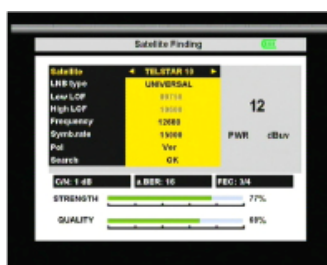

Medidor de sinal SATELITE

SATFINDER—SCAN—ANGLE

Imagem de canais FTA

ELECTROVISÃO

! 475,00€ tabela
: Profissional
425,00€

Agora com espectro!

* Atualização de software gratuita para unidades já vendidas

Preços de venda profissional sem IVA

MKT 0902 - Belas 2009.09.15

* [Veja mais informação na pagina seguinte](#)

Características técnicas

Specifications

System capabilities	Fully DVB compliant	Yes
LNB/Tuner input	Connector	F type, female
	Frequency range	950MHz-2150MHz
	Signal lever	-65dBm~-25dBm
	LNB supply	13/18V,max400mA
	LNB switch control	22KHz
	DISEqC	Ver 1.0
Demodulator	Front end	QPSK
	Symbol rate	2Mbps~45Mbps
	SCPC and MCPC Capable	Yes
	Spectral inversion	Auto conversion
System resource	Processor	32bit processor (200MHz)
	SDRAM	16Mbyte
	FLASH	2Mbyte
	EEPROM	8Kbyte
Video decoder	MPEG 2	Main Profile@Main Level
	Data Rate	up to 15M bits/s
	Resolution	720*576,720*480
	Video format	PAL/NTSC/SECAM
MPEG Audio	MPEG 1 layer 1&2	
	Type	Mono
	Sampling rates	32,44.1 and 48KHz
Serial data interface	Connector	USB type
Power supply	Li-oN Battery	1950 mA
	Supply voltage	12.6Volt
	charger	90-240Volt
Panel connectors	Digital tuner input	F type, female
Physical Specification	Size	9.5x15.5x4.5 (cm)
	Weight(Net)	0.5 Kg