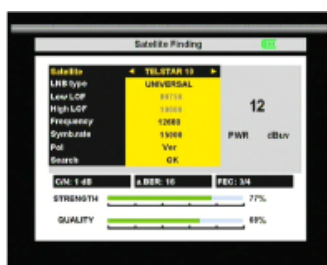

Medidor de sinal SATELITE

SATFINDER—SCAN—ANGLE

Imagem de canais FTA

ELECTROVISÃO

! 475,00€ tabela
: Profissional
425,00€

Agora com espectro!

* Atualização de software gratuita para unidades já vendidas

Preços de venda profissional sem IVA

MKT 0902 - Belas 2009.09.15

* [Veja mais informação na pagina seguinte](#)

Características técnicas

Specifications

System capabilities	Fully DVB compliant	Yes
LNB/Tuner input	Connector	F type, female
	Frequency range	950MHz-2150MHz
	Signal lever	-65dBm~-25dBm
	LNB supply	13/18V,max400mA
	LNB switch control	22KHz
	DISEqC	Ver 1.0
Demodulator	Front end	QPSK
	Symbol rate	2Mbps~45Mbps
	SCPC and MCPC Capable	Yes
	Spectral inversion	Auto conversion
	Processor	32bit processor (200MHz)
System resource	SDRAM	16Mbyte
	FLASH	2Mbyte
	EEPROM	8Kbyte
	MPEG 2	Main Profile@Main Level
Video decoder	Data Rate	up to 15M bits/s
	Resolution	720*576,720*480
	Video format	PAL/NTSC/SECAM
	MPEG 1 layer 1&2	
MPEG Audio	Type	Mono
	Sampling rates	32,44.1 and 48KHz
	Connector	USB type
Serial data interface	Connector	USB type
Power supply	Li-oN Battery	1950 mA
	Supply voltage	12.6Volt
	charger	90-240Volt
Panel connectors	Digital tuner input	F type, female
Physical Specification	Size	9.5x15.5x4.5 (cm)
	Weight(Net)	0.5 Kg